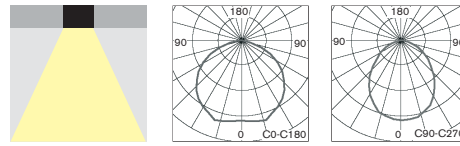

Standard Line

Recessed Mounted Emergency Luminaire

FLATLUX / MULTIFLAT

- Powerful modern design **recessed** non-maintained (NM), maintained (M) or centralised (C) emergency lighting fixture with perfect light distribution for all areas such as **offices, shops, hotels, banks, entrance halls, schools, hospitals**, etc.