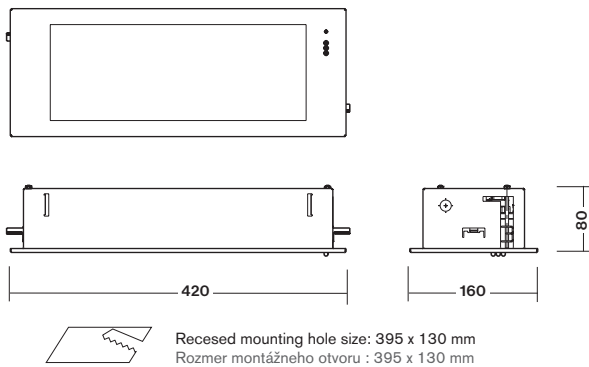

FLATLUX / MULTIFLAT

								NM/M
Type	Version	Colour / Farba	Light Source	Light Flux / Emergency mode	Battery	Order Code	Weight	
FLATLUX 8W.1h RAL9003	NM	White / biela	8W / G5	- / 131 lm	NiCd 3,6V/1,8Ah	138-B-28-01-00	1,5 kg	
FLATLUX 8W.3h RAL9003	NM	White / biela	8W / G5	- / 131 lm	NiMh 3,6V/4,0Ah	138-B-29-01-00	1,6 kg	
FLATLUX 11W.1h RAL9003	NM	White / biela	11W / 2G7	- / 252 lm	NiCd 3,6V/1,8Ah	138-B-32-01-00	1,5 kg	
FLATLUX 11W.1h RAL9006	NM	Grey / šedá	11W / 2G7	- / 252 lm	NiCd 3,6V/1,8Ah	138-B-32-01-01	1,6 kg	
FLATLUX 11W.1h RAL9005	NM	Black / čierna	11W / 2G7	- / 252 lm	NiCd 3,6V/1,8Ah	138-B-32-01-02	1,6 kg	
FLATLUX 11W.3h RAL9003	NM	White / biela	11W / 2G7	- / 252 lm	NiMh 3,6V/4,0Ah	138-B-33-01-00	1,7 kg	
MULTIFLAT 11W.1h RAL9003	NM/M	White / biela	11W / 2G7	900 lm / 252 lm	NiMh 3,6V/4,0Ah	138-B-40-01-00	1,8 kg	
MULTIFLAT 11W.3h RAL9003	NM/M	White / biela	11W / 2G7	900 lm / 252 lm	NiMh 3,6V/4,0Ah	138-B-41-01-00	1,9 kg	

Page No.166

AUTOTEST -AT NM/M

Type	Version	Colour / Farba	Light Source	Light Flux / Emergency mode	Battery	Order Code	Weight
MULTIFLAT-AT 8W.1h RAL9003	NM/M	White / biela	8W / G5	410 lm / 205 lm	NiMh 4,8V/2,1Ah	138-B-00-01-00	1,5 kg
MULTIFLAT-AT 8W.1h RAL9006	NM/M	Grey / šedá	8W / G5	410 lm / 205 lm	NiMh 4,8V/2,1Ah	138-B-00-01-F17	1,5 kg
MULTIFLAT-AT 8W.3h RAL9003	NM/M	White / biela	8W / G5	410 lm / 205 lm	NiMh 4,8V/4,0Ah	138-B-01-01-00	1,6 kg
MULTIFLAT-AT 8W.3h RAL9006	NM/M	Grey / šedá	8W / G5	410 lm / 205 lm	NiMh 4,8V/4,0Ah	138-B-01-01-F17	1,6 kg
MULTIFLAT-AT 11W.1h RAL9003	NM/M	White / biela	11W / 2G7	900 lm / 450 lm	NiMh 4,8V/3,0Ah	138-B-02-01-00	1,7 kg
MULTIFLAT-AT 11W.1h RAL9006	NM/M	Grey / šedá	11W / 2G7	900 lm / 450 lm	NiMh 4,8V/4,0Ah	138-B-02-01-F17	1,7 kg

Page No.170

CENTRALTEST -ATXL ELMAX-LOOK

Type	Version	Colour / Farba	Light Source	Light Flux / Emergency mode	Battery	Order Code	Weight
MULTIFLAT-ATXL 8W.1h RAL9003	NM/M	White / biela	8W / G5	410 lm / 205 lm	NiMh 4,8V/2,1Ah	138-B-48-01-00	1,5 kg
MULTIFLAT-ATXL 8W.3h RAL9003	NM/M	White / biela	8W / G5	410 lm / 205 lm	NiMh 4,8V/4,0Ah	138-B-50-01-00	1,6 kg
MULTIFLAT-ATXL 11W.1h RAL9003	NM/M	White / biela	11W / 2G7	900 lm / 450 lm	NiMh 4,8V/3,0Ah	138-B-49-01-00	1,6 kg
MULTIFLAT-ATXL 11W.3h RAL9003	NM/M	White / biela	11W / 2G7	900 lm / 450 lm	NiMh 4,8V/4,0Ah	138-B-01-01-F17	1,7 kg

Page No.178

CENTRAL BATTERY (CBS)

Type	Colour / Farba	Version	Light Source	Light Flux	Order Code	Weight
C.FLATLUX 8W/230V AC/DC RAL9003	White / biela	CBS NON-ADDRESSABLE	8W / G5	410 lm	138-B-12-01-00	1,2 kg
C.FLATLUX 8W/24V AC/DC RAL9003	White / biela	CBS NON-ADDRESSABLE	8W / G5	410 lm	138-B-11-01-00	1,2 kg
C.FLATLUX 8W/24V AC/DC RAL9006	Grey / šedá	CBS NON-ADDRESSABLE	8W / G5	410 lm	138-B-11-01-F17	1,2 kg
C.FLATLUX 11W/230V AC/DC RAL9003	White / biela	CBS NON-ADDRESSABLE	11W / 2G7	900 lm	138-B-09-01-00	1,2 kg
C.FLATLUX 11W/230V AC/DC RAL9006	Grey / šedá	CBS NON-ADDRESSABLE	11W / 2G7	900 lm	138-B-09-01-F17	1,2 kg
C.FLATLUX 11W/24V AC/DC RAL9003	White / biela	CBS NON-ADDRESSABLE	11W / 2G7	900 lm	138-B-45-01-00	1,2 kg

Page No.174