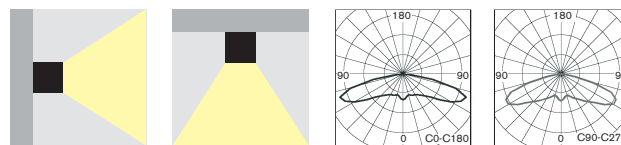

C.TRENDLUX-LED / MULTITREND-LED

• Equisite solid design surface or semi-recessed mounted powerful fixture with perfect light distribution for non-maintained/maintained (NM/M) or centralised (C) emergency lighting available in all following versions:

- **AUTOTEST** (-AT),
- **CENTRALTEST** (-ATXL) for ELMAX LOOK system (look up also page No.170)
- **CENTRAL BATTERY** (C.TRENDLUX) for **non-addressable CBS** (look up also page No.178)
- **CENTRAL BATTERY** (-ATXP) for system **ELMAX-PATROLUX & Addressable CBS** (look up also page No.174)
- Conforming to the requirement of EN60598-2-22, EN1838, EN62034
- Design:
  - Mirror effect AL reflector
  - PC impact resistant body

• kompaktné a elegantné výkonné núdzové svietidlo s perfektnou distribúciou svetla pre trvalé/netrvané (NM/M) alebo (C) centrálné napájané núdzové osvetlenie dostupné vo verziách pre:

- **AUTOTEST** (-AT),
- **CENTRALTEST** (-ATXL) pre systém ELMAX LOOK (pozri str.170)
- **CENTRAL BATTERY** (C.TRENDLUX) pre **neadresovateľné CBS** (str.178)
- **CENTRAL BATTERY** (-ATXP) pre systém **ELMAX-PATROLUX s adresovateľnou CBS** (pozri str. 174)
- spĺňa požiadavky európskej normy EN 60598-2-22, EN1838, EN62034
- konštrukcia:
  - vysokoleštený AL reflektor
  - teleso z nerozbitného PC