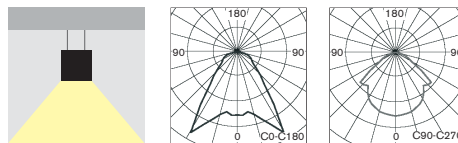

NEOLUX-LED

- Smart slim design suspended lighting fixture for all powerful, smooth and comfortable direct illumination, equipped with powerful 3000K or 5000K LEDs
- Suitable for all representative areas, especially for offices, hotels, workplaces, exhibitions, banks, shops, schools or even modern residential areas
- Modern high quality materials:
  - body made of pure anodised aluminum profile
  - microprismatic diffuser made of extruded impact resistant PC
- elegantné štíhle stropné závesné svietidlo pre výkonné, príjemné a komfortné priame osvetlenie, vybavené výkonnými LED vo farbe 3000K alebo 5000K
- vhodné pre použitie pre reprezentačné interiéry, kancelárie, hotely, výstavníky, obchodné priestory, banky, školy alebo aj pre moderné obytné priestory
- vysokokvalitné materiály:
  - teleso: eloxovaný AL profil
  - difúzor: prizmatický polykarbonátový profil PC