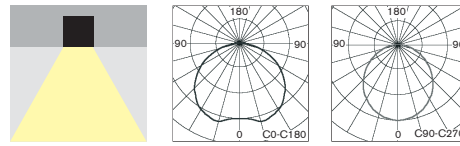

AVANTIS-CD