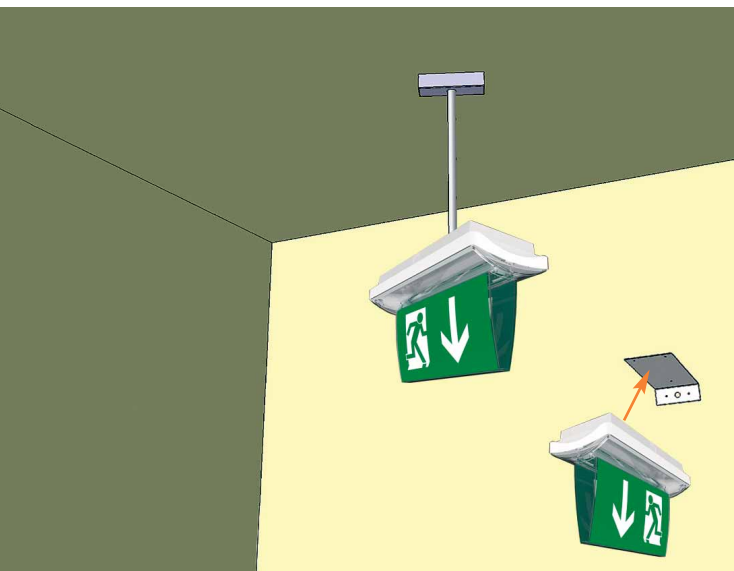

C.TRENDLUX2-TOP-LED / MULTITREND2-TOP-LED