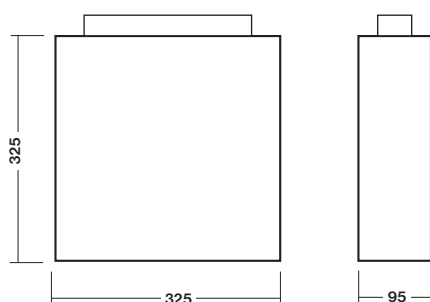

ACCESSORIES / OPTIONS

PRÍPLATKY

- Plexi diffuser including pictograms (must be ordered separately) (1pcs for wall mounting version and 2pcs for ceiling mounting version are necessary)
- Wire rope suspension set
- Emergency lighting including battery for 1h or 3h duration (see also page No.348)
- plexi s piktogramom (musí byť objednané samostatne) (potrebný 1ks pre nástennú verziu a 2ks pre stropnú verziu)
- Závesný lankový set
- Svietidlo vybavené núdzovým zdrojom a akumulátorom s autonómnosťou 1hod alebo 3h (viď katalóg str.348)