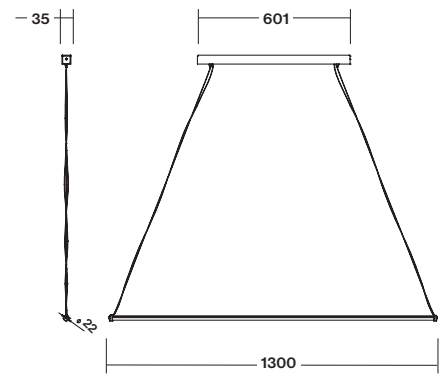

Minimalist Interior design LED lighting application